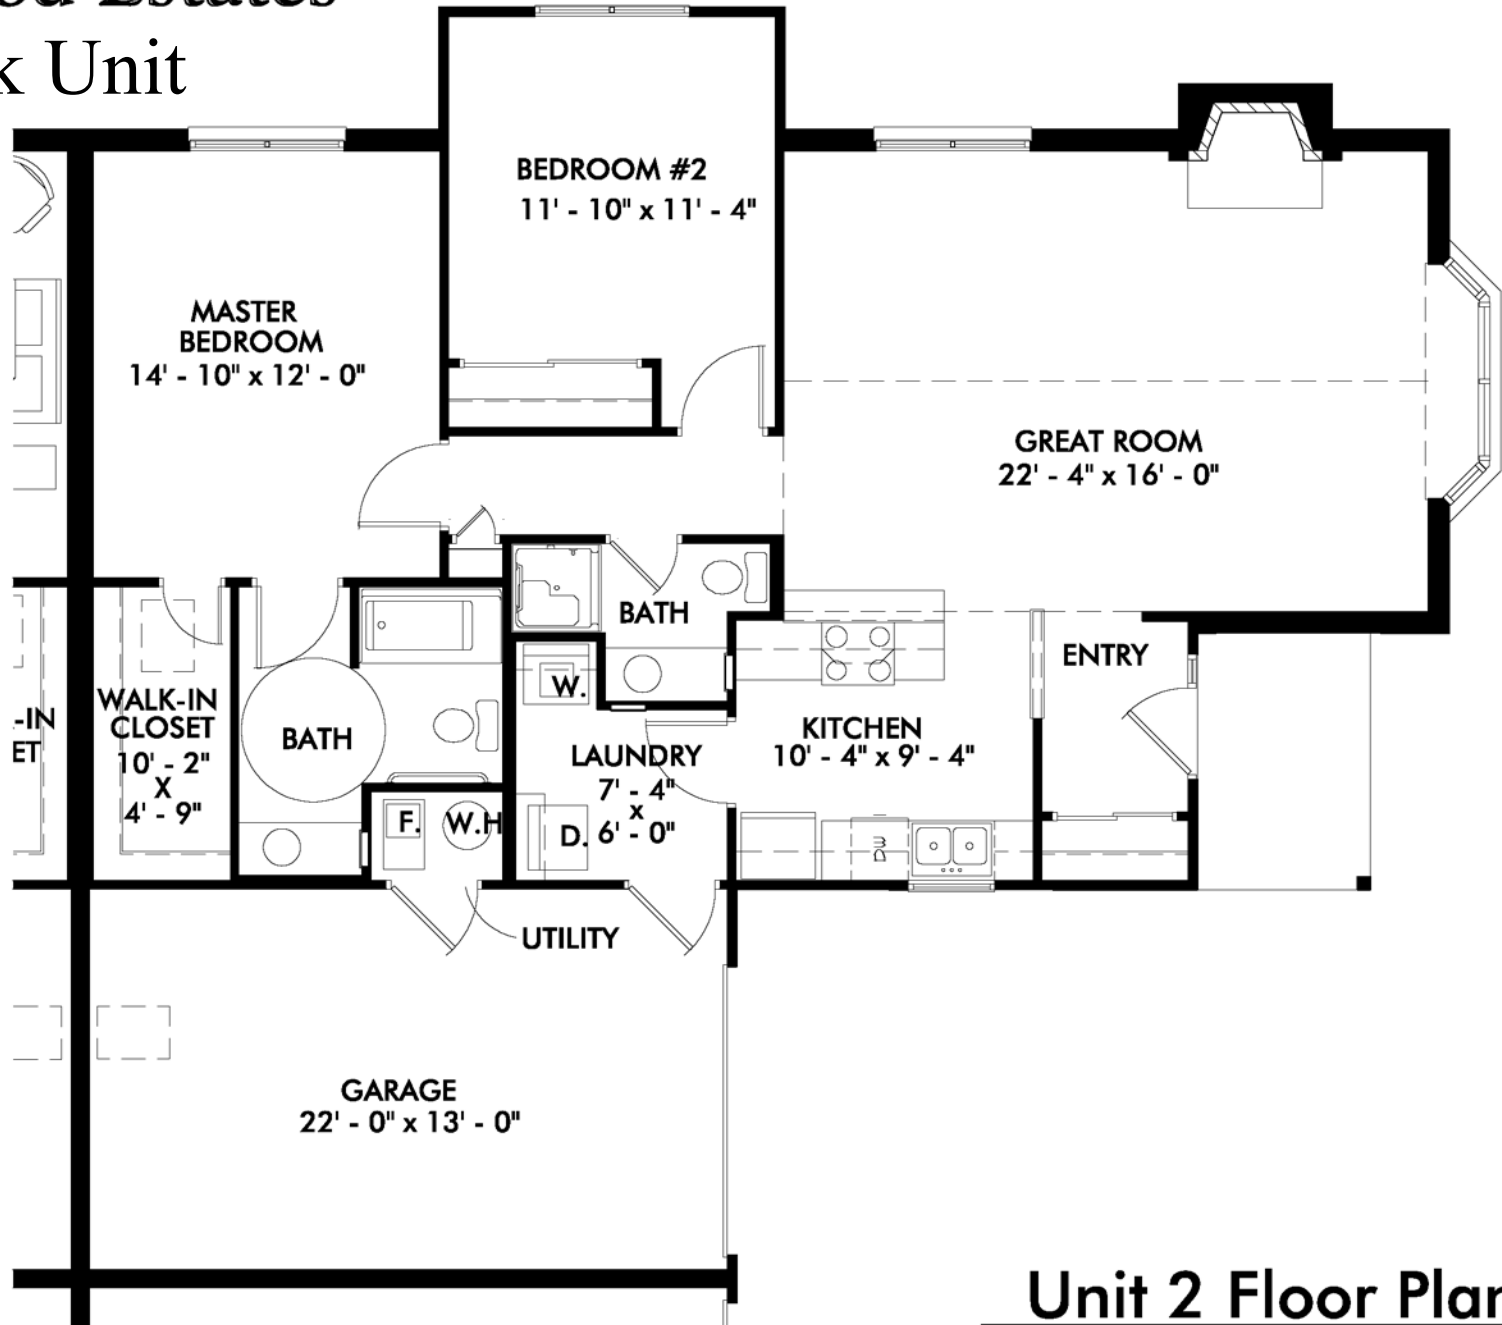

Garden Homes at Wedgewood Estates Cheswick Unit

Unit 2 Floor Plan

1,237 Sq. Ft.