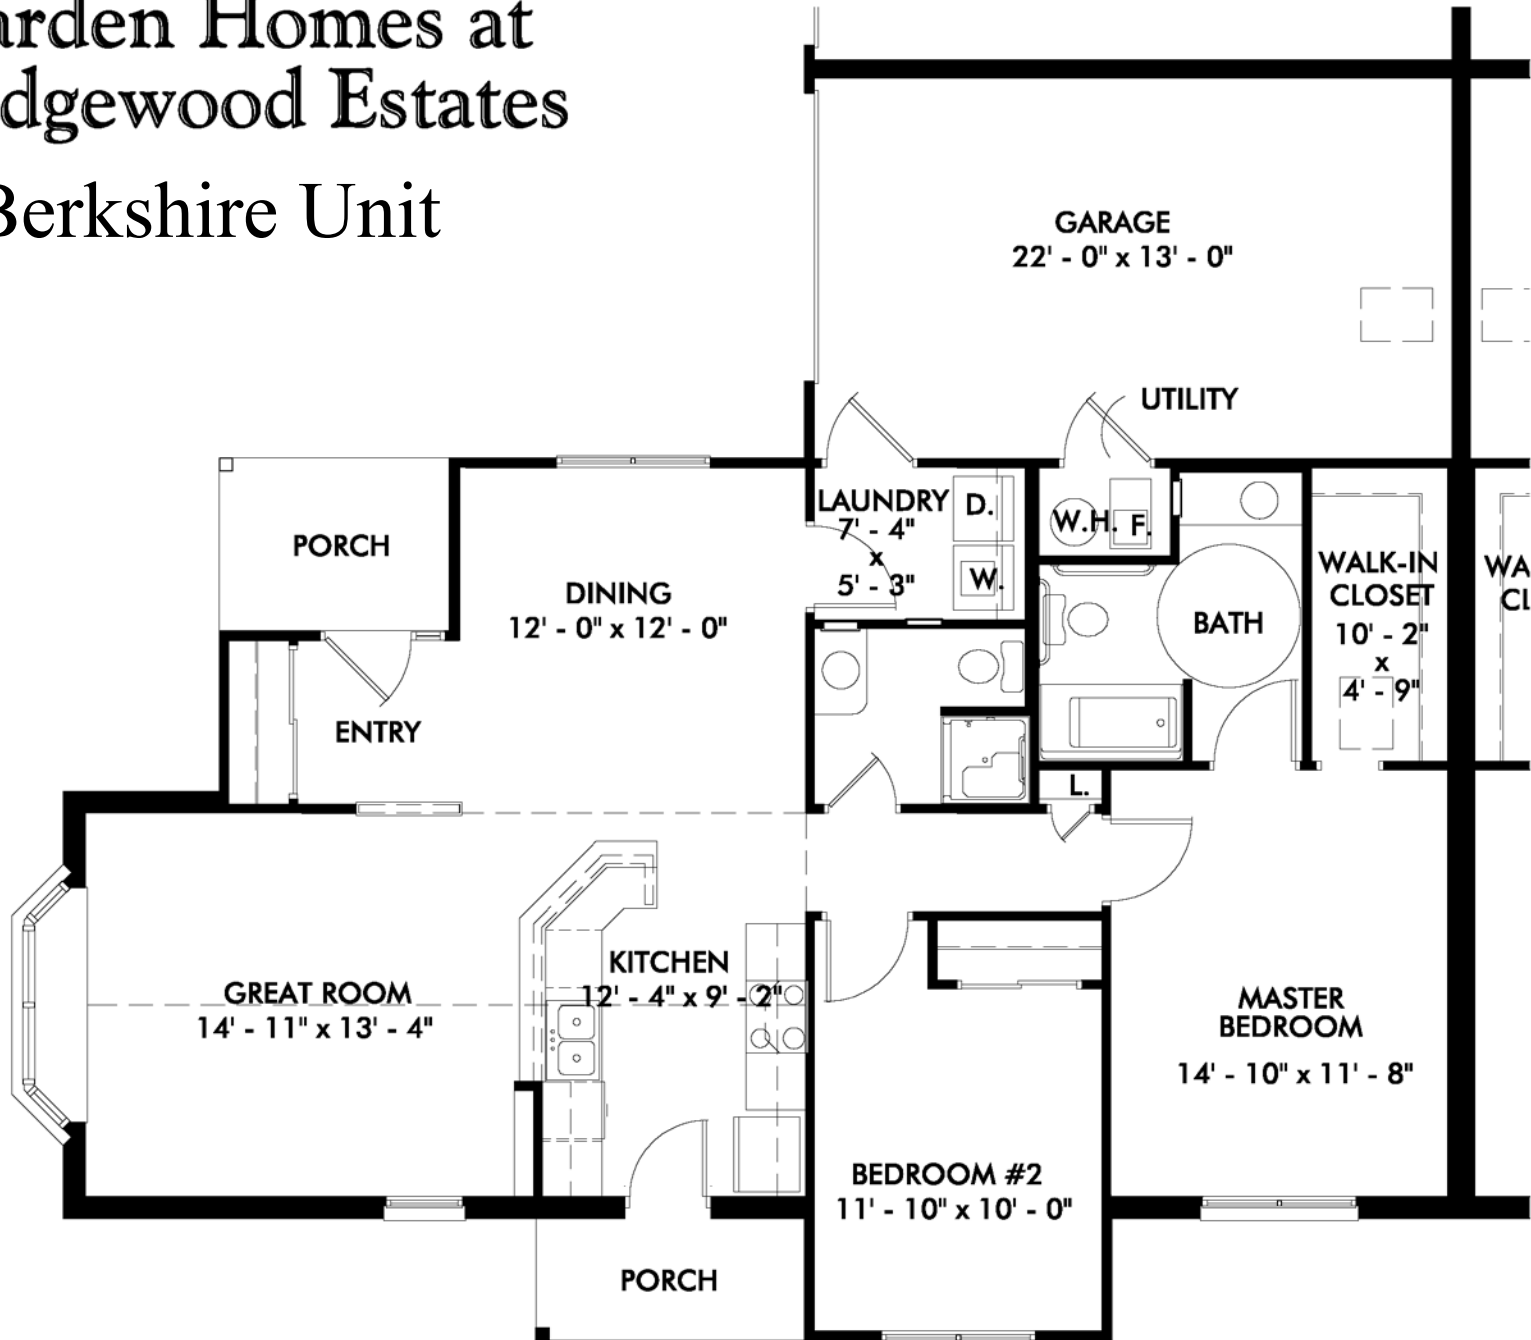

Garden Homes at Wedgewood Estates

Berkshire Unit

Unit 1 Floor Plan

1,216 Sq. Ft.